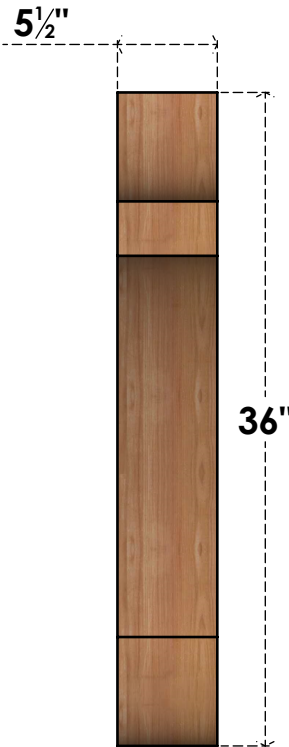

BRC06X28X36OLY00SWR

5 1/2"W X 28"D X 36"H OLYMPIC SMOOTH BRACE, WESTERN RED CEDAR

SIDE

FRONT

EKENA MILLWORK
2300 WEST MAIN ST.
CLARKSVILLE, TX 75426
TOLL FREE: 866-607-0453
WWW.EKENAMILLWORK.COM

NOTES

1. INSTALLATION TO BE COMPLETED IN ACCORDANCE WITH MANUFACTURER'S SPECIFICATIONS.
2. DRAWING MAY NOT BE TO SCALE
3. THIS DRAWING IS INTENDED FOR DESIGN AND PLANNING PURPOSES ONLY.
4. ALL INFORMATION CONTAINED HEREIN WAS CURRENT AT THE TIME OF DEVELOPMENT BUT MUST BE REVIEWED AND APPROVED BY THE PRODUCT MANUFACTURER TO BE CONSIDERED ACCURATE.
5. PRODUCTS ARE NOT KILN DRIED. THIS ITEM IS UNIQUE AND WILL CONTAIN THE NATURAL VARIATIONS THAT THE WOOD SPECIES OFFERS. THIS MAY RESULT IN VARIATIONS UP TO 1/4"