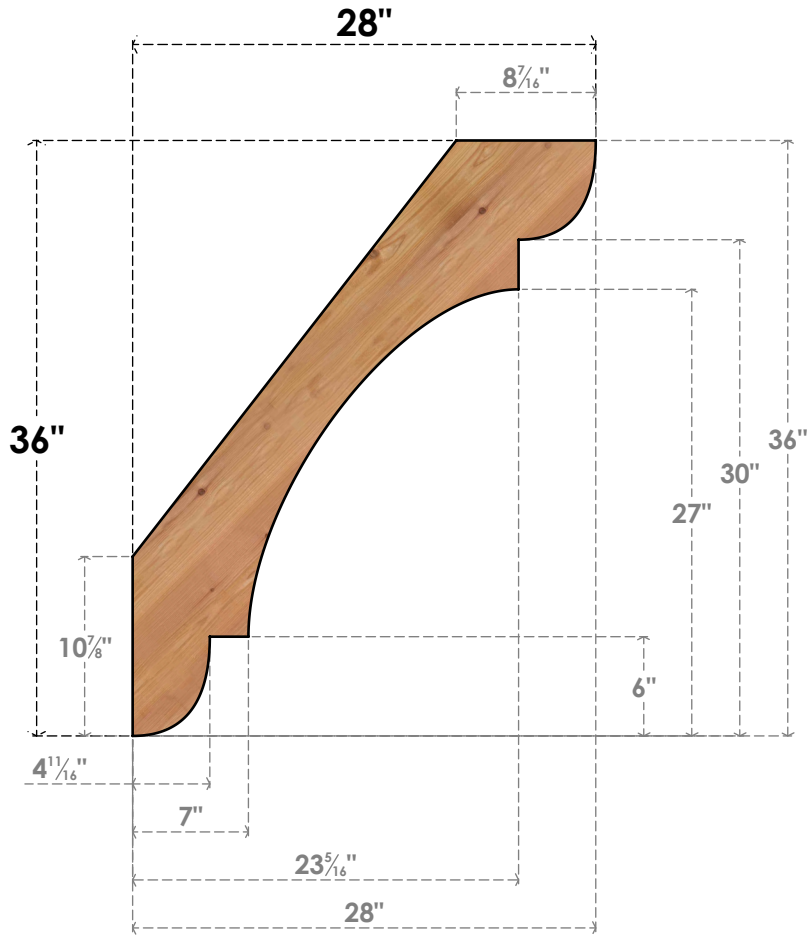

BRC06X28X36OLY00SWR

5 1/2"W X 28"D X 36"H OLYMPIC SMOOTH BRACE, WESTERN RED CEDAR

SIDE

FRONT

EKENA MILLWORK
2300 WEST MAIN ST.
CLARKSVILLE, TX 75426
TOLL FREE: 866-607-0453
WWW.EKENAMILLWORK.COM

NOTES

1. INSTALLATION TO BE COMPLETED IN ACCORDANCE WITH MANUFACTURER'S SPECIFICATIONS.
2. DRAWING MAY NOT BE TO SCALE
3. THIS DRAWING IS INTENDED FOR DESIGN AND PLANNING PURPOSES ONLY.
4. ALL INFORMATION CONTAINED HEREIN WAS CURRENT AT THE TIME OF DEVELOPMENT BUT MUST BE REVIEWED AND APPROVED BY THE PRODUCT MANUFACTURER TO BE CONSIDERED ACCURATE.
5. PRODUCTS ARE NOT KILN DRIED. THIS ITEM IS UNIQUE AND WILL CONTAIN THE NATURAL VARIATIONS THAT THE WOOD SPECIES OFFERS. THIS MAY RESULT IN VARIATIONS UP TO 1/4"